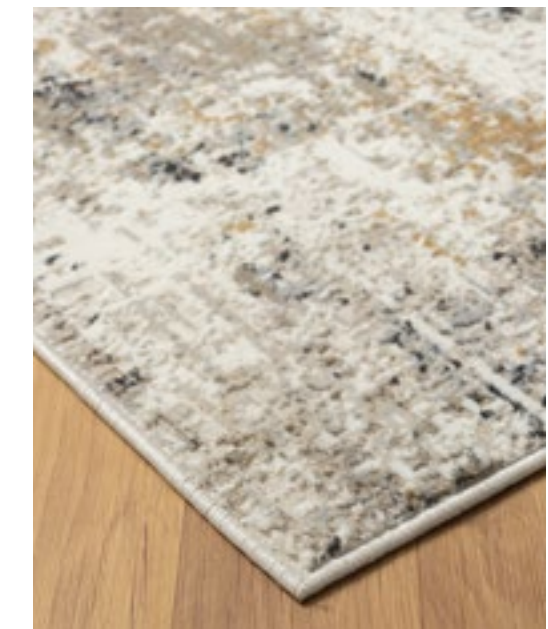

Everlasting Collection

United Weavers of America

4536 70126/Beige

4536 70226/Beige

Sizes

- Scatter - 1'11" x 3' (60cm x 90cm)
- Runner - 2'7" x 7'2" (80cm x 220cm)
- Room Size - 5'3" x 7'2" (160cm x 220cm)
- Round - 7'10" Round (240cm Round)
- Oversize - 7'10" x 10'6" (240cm x 320cm)
- 1013 - 9'10" x 13'2" (300cm x 400cm)
- 1215 - 12'6" x 15' (380cm x 460cm)

The trend setting Everlasting collection is the ideal assortment for simple and ultra-modern designs. Simple yet alluring patterns are exquisitely enriched by a trendy neutral color palette that fit today's home décor trends. Competently power loomed in Turkey for a long-lasting appeal and durability.